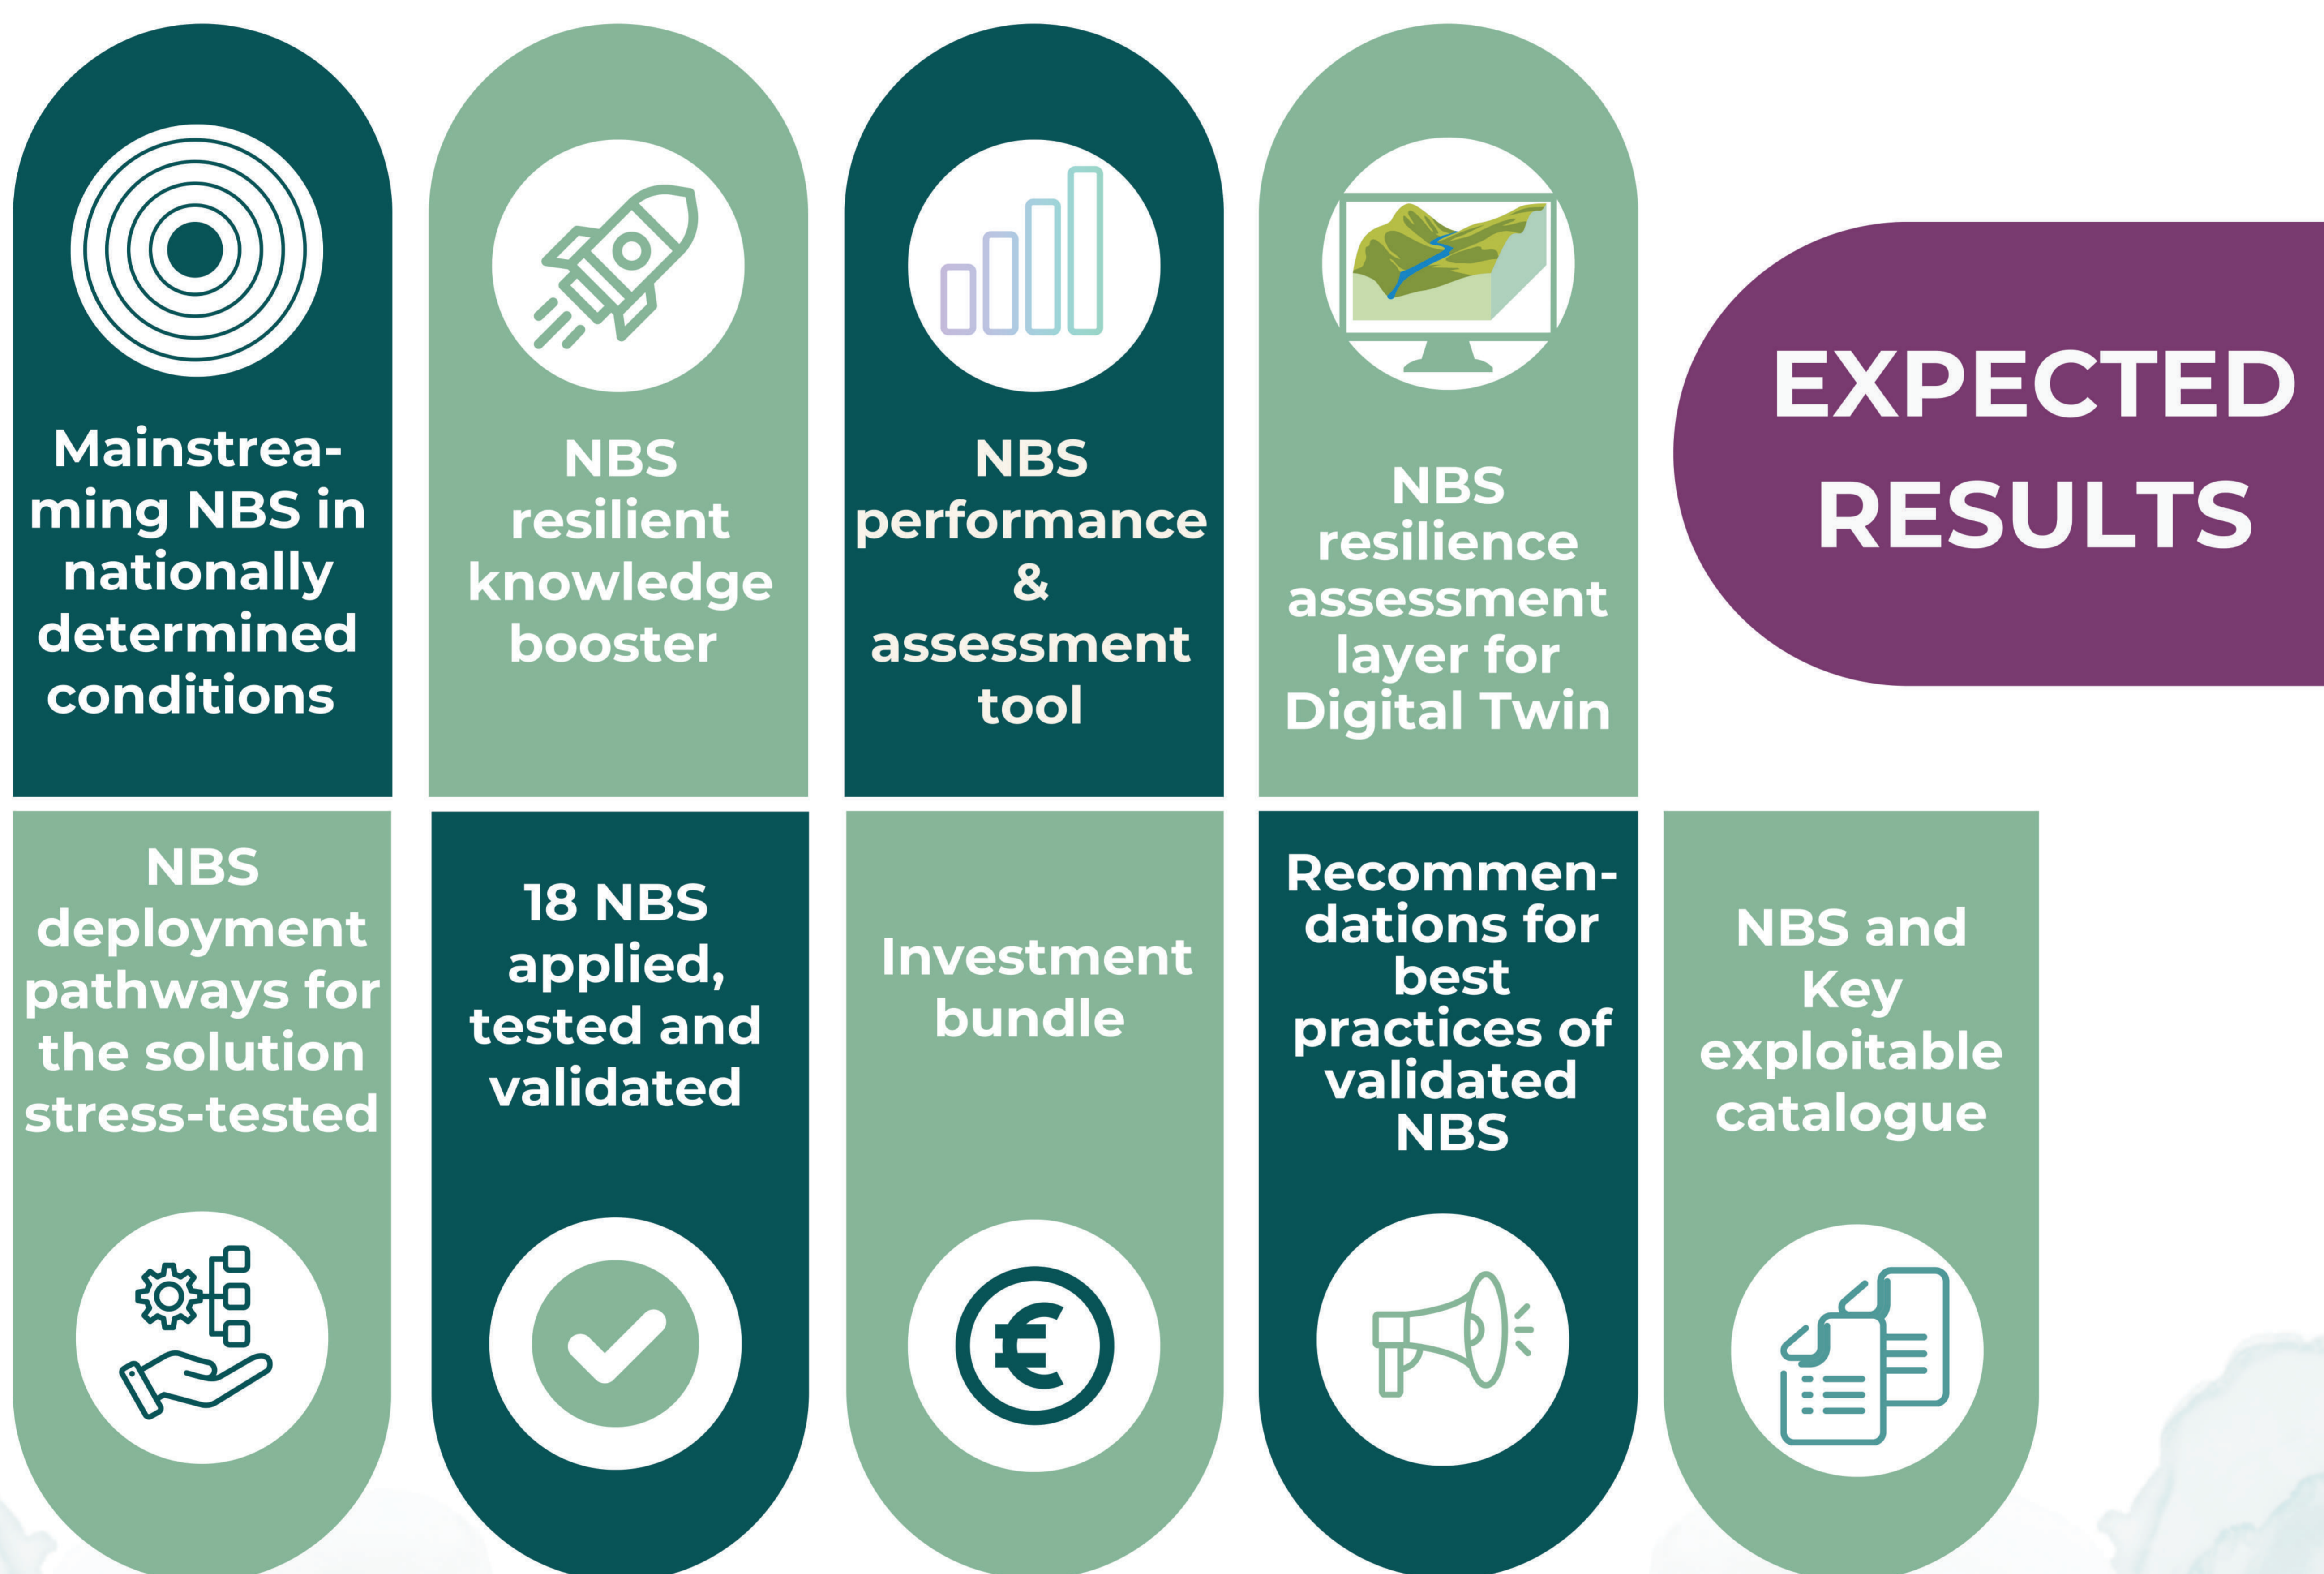

# NATALIE

Accelerating and mainstreaming transformative NATURE-based solutions to enhance resiliENCE to climate change for diverse bio-geographical European regions

**Demonstrating the efficiency of nature-based solutions as robust measures of adaptation to climate change**  
**Supporting the EU regions to be resilient by 2030**