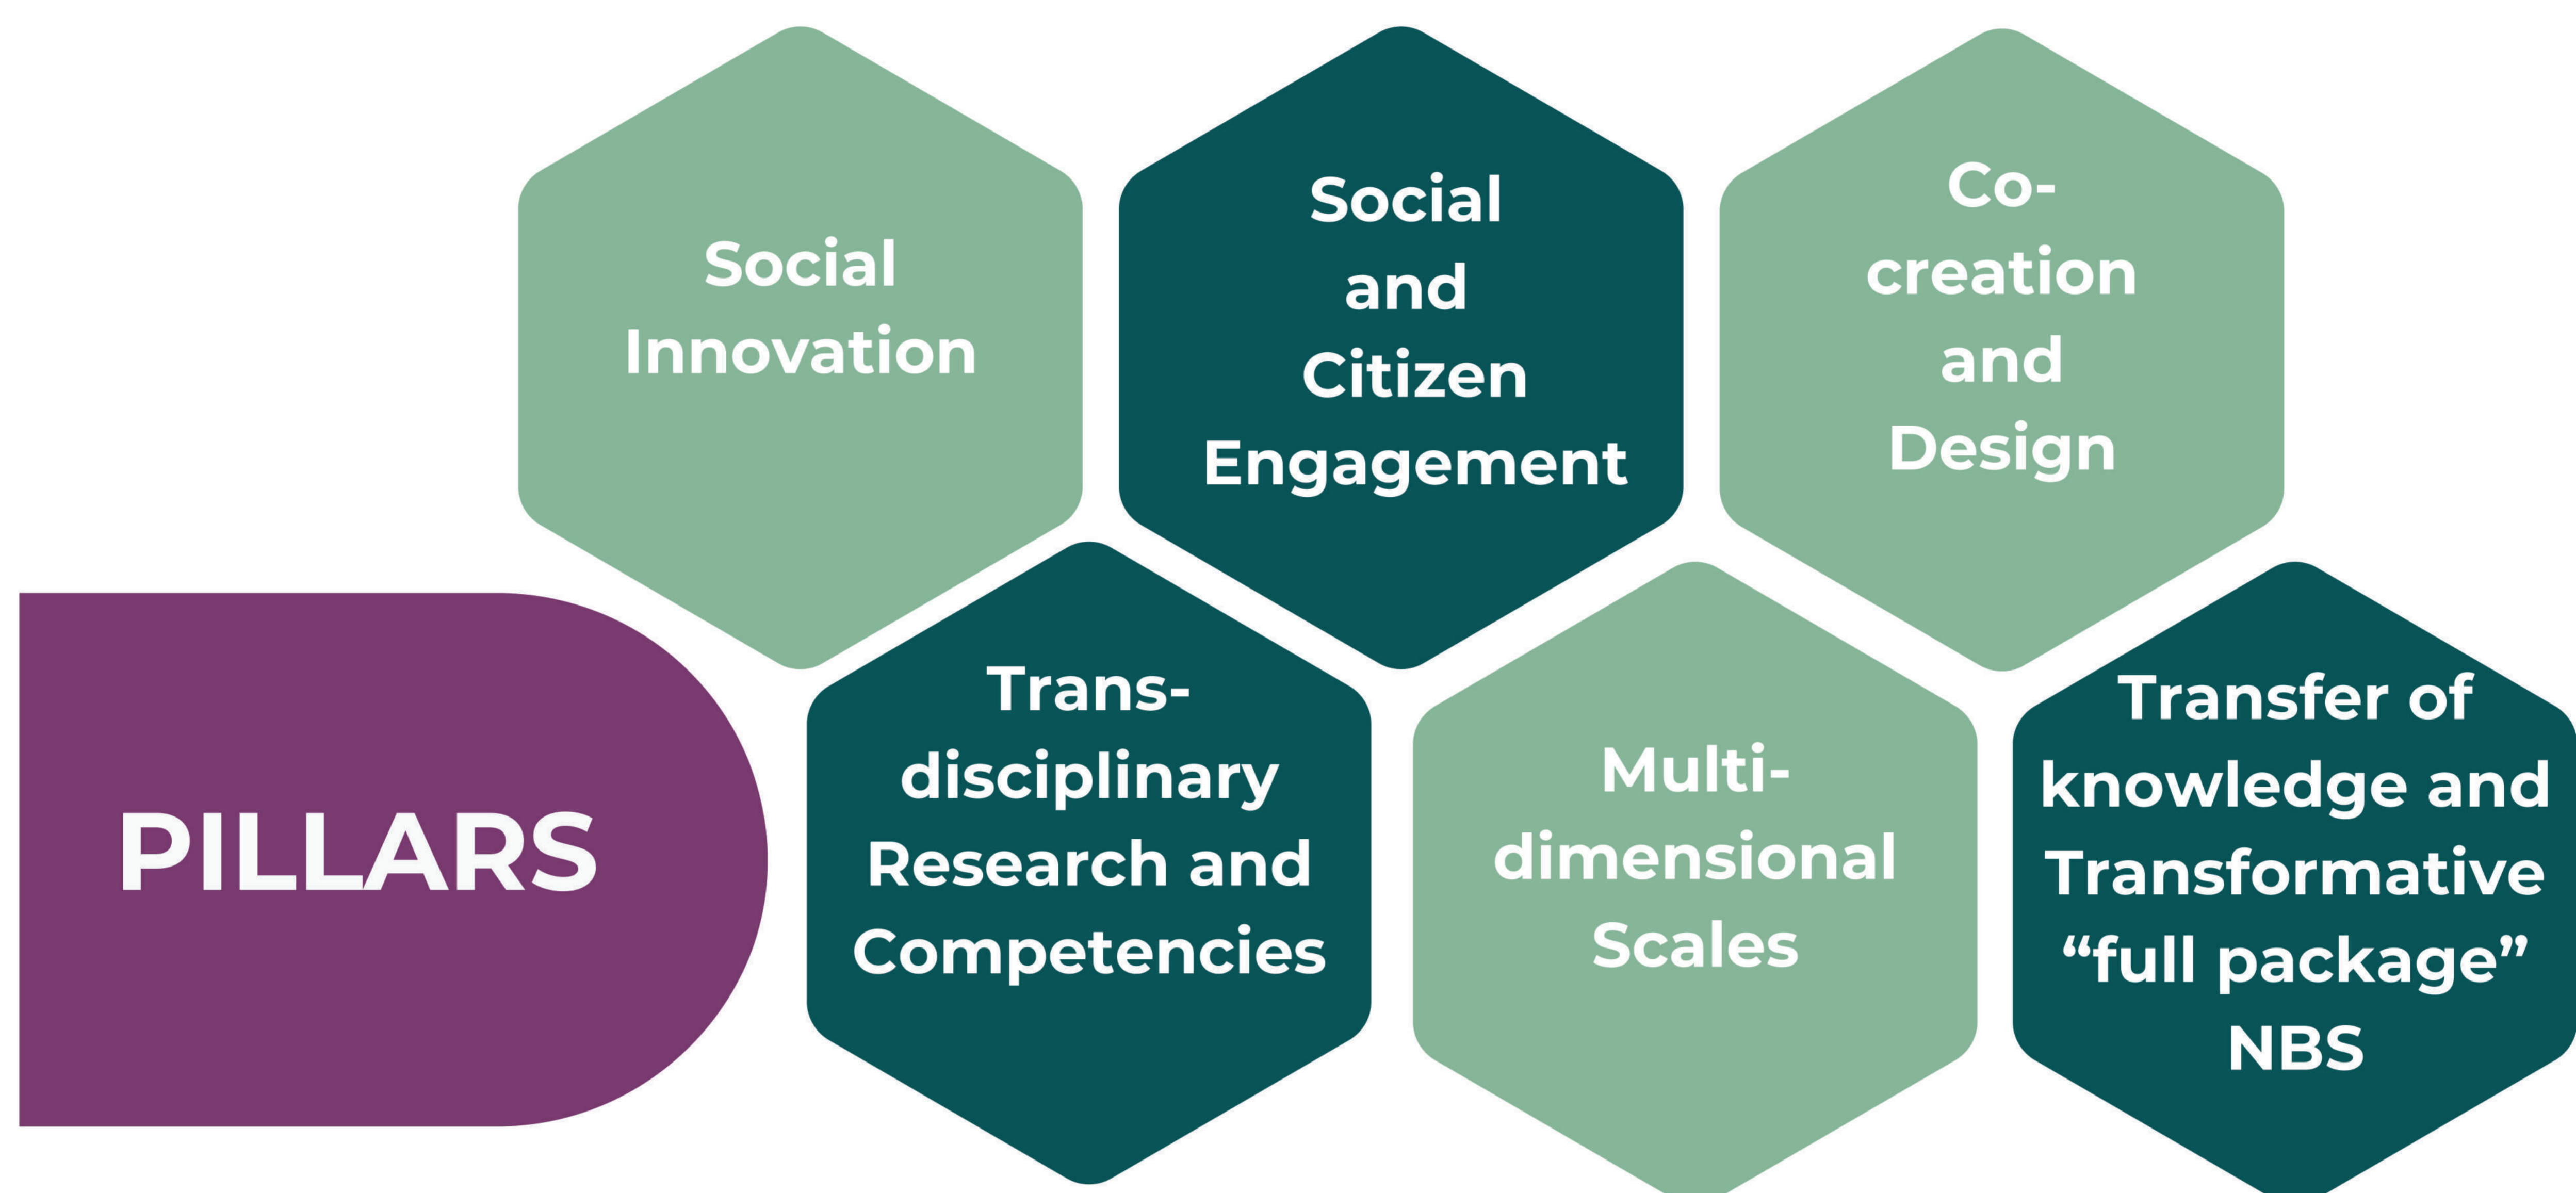

# NATALIE

Accelerating and mainstreaming transformative NATURE-based solutions to enhance resiliENCE to climate change for diverse bio-geographical European regions

**Demonstrating the efficiency of nature-based solutions as robust measures of adaptation to climate change**  
**Supporting the EU regions to be resilient by 2030**