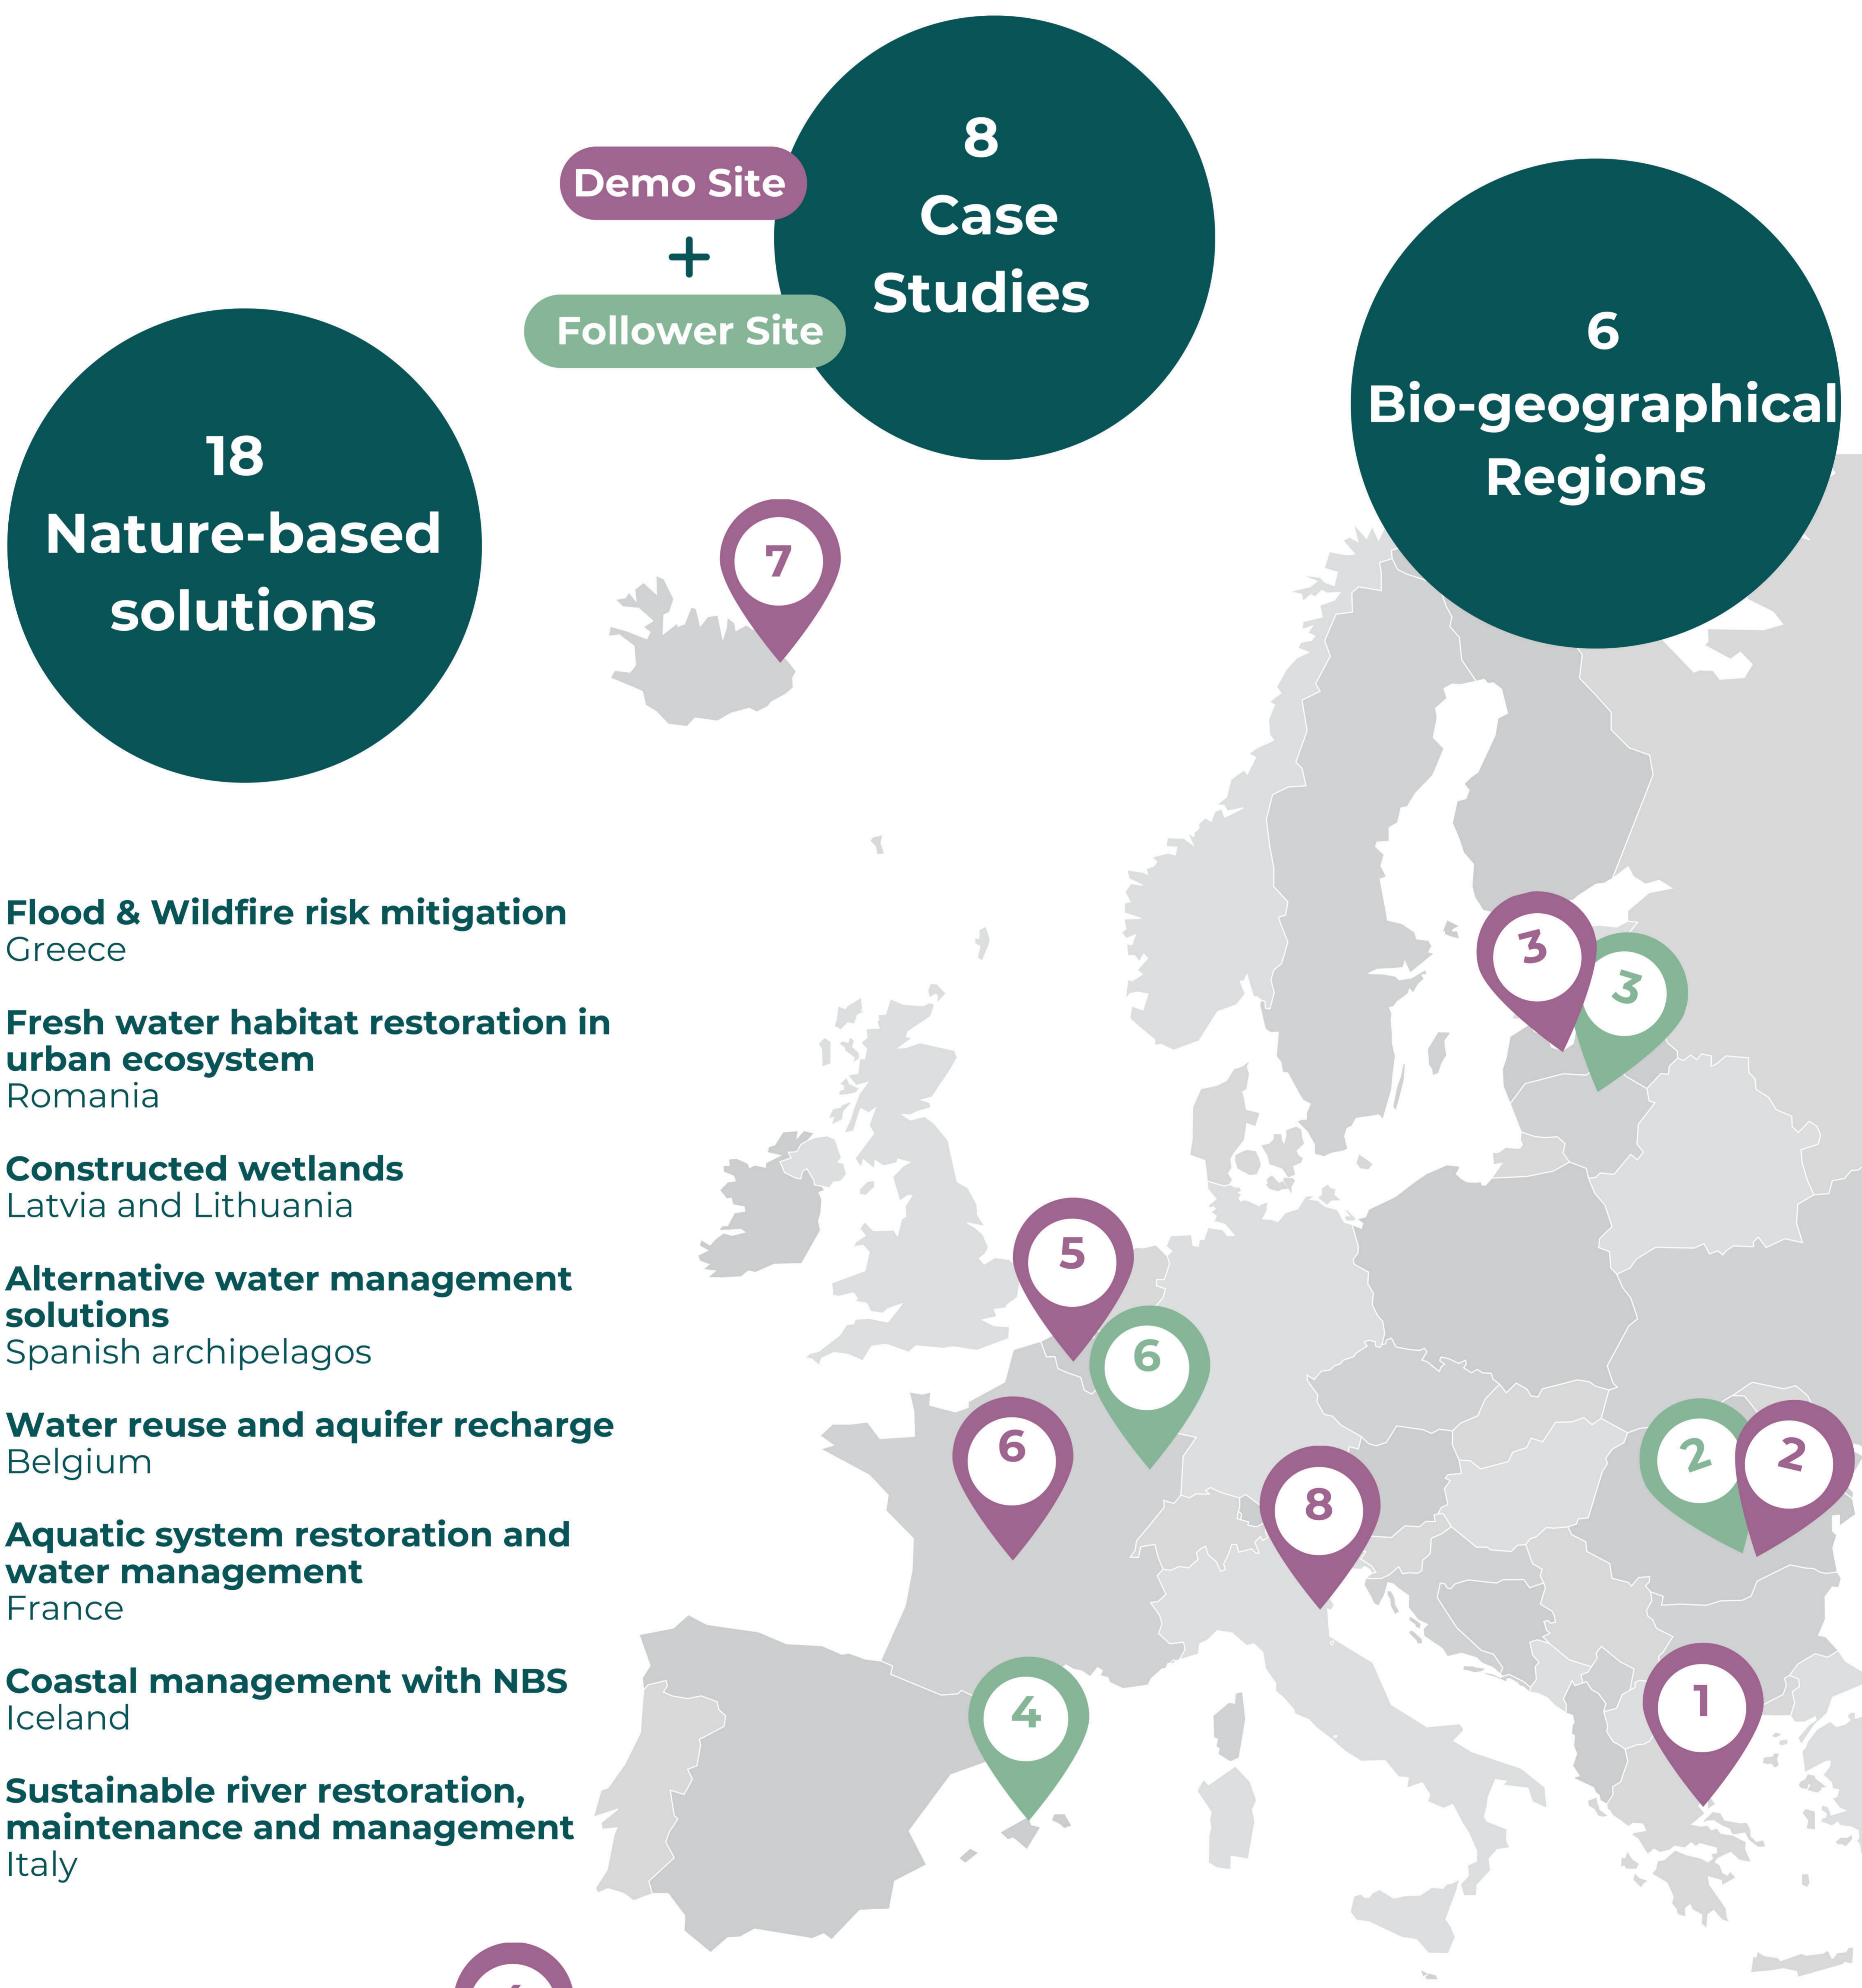

NATALIE

Accelerating and mainstreaming transformative NATURE-bAsed solutions to enhance resiLIEence to climate change for diverse bio-geographical European regions

Demonstrating the efficiency of nature-based solutions as robust measures of adaptation to climate change
Supporting the EU regions to be resilient by 2030

6 Pillars

Sept 2023 - August 2028
 43 Partners
 13 Countries
 19.2 M€ Project Budget
 natalieproject.eu